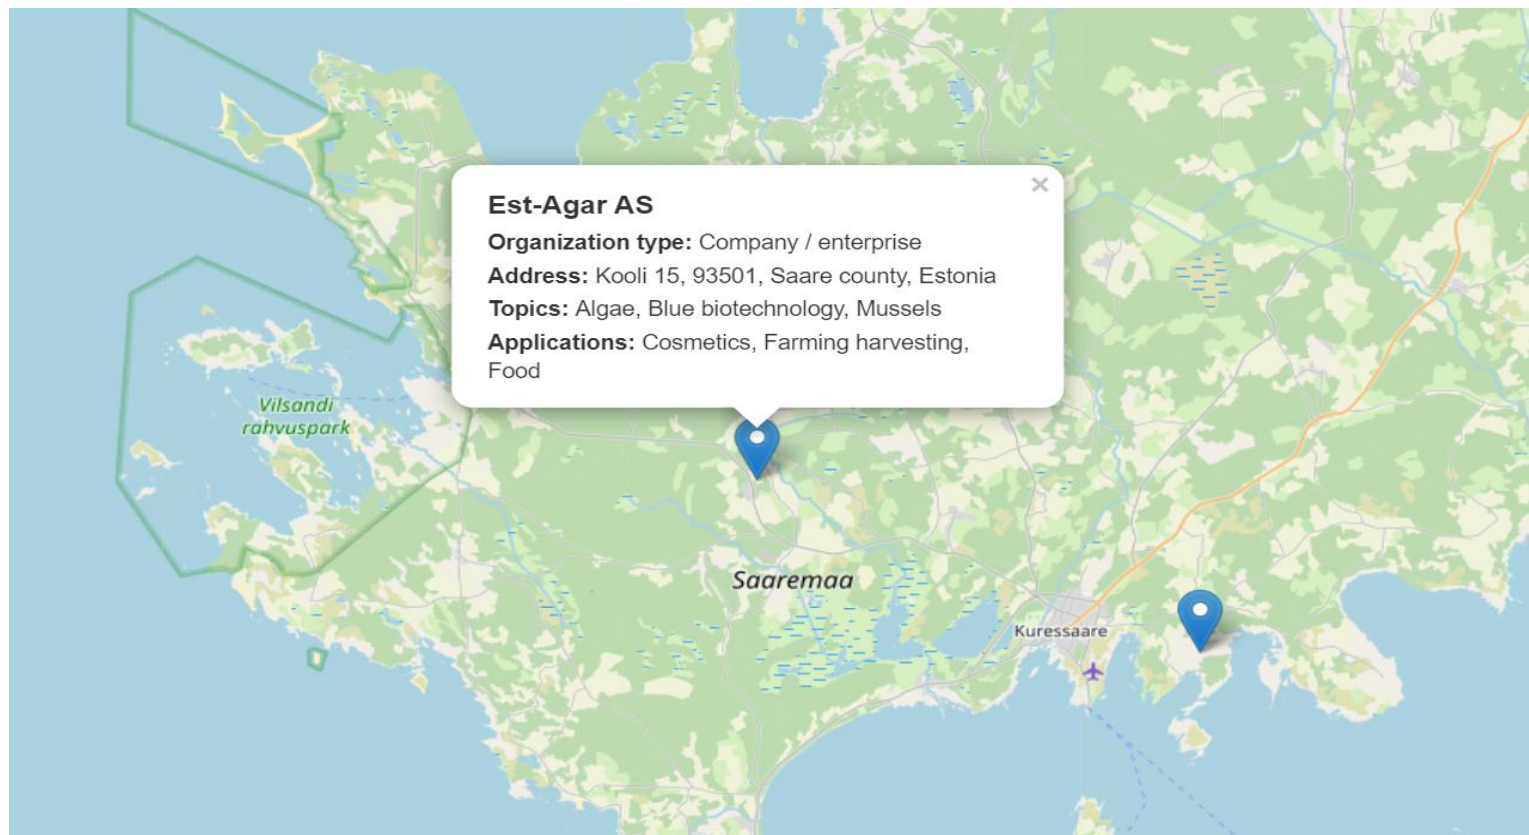

Blue Platform

Tallinna Ülikool

EUROPEAN
REGIONAL
DEVELOPMENT
FUND

Blue Platform

Est-Agar AS

EUROPEAN
REGIONAL
DEVELOPMENT
FUND

Eesti Maaülikool

EUROPEAN
REGIONAL
DEVELOPMENT
FUND