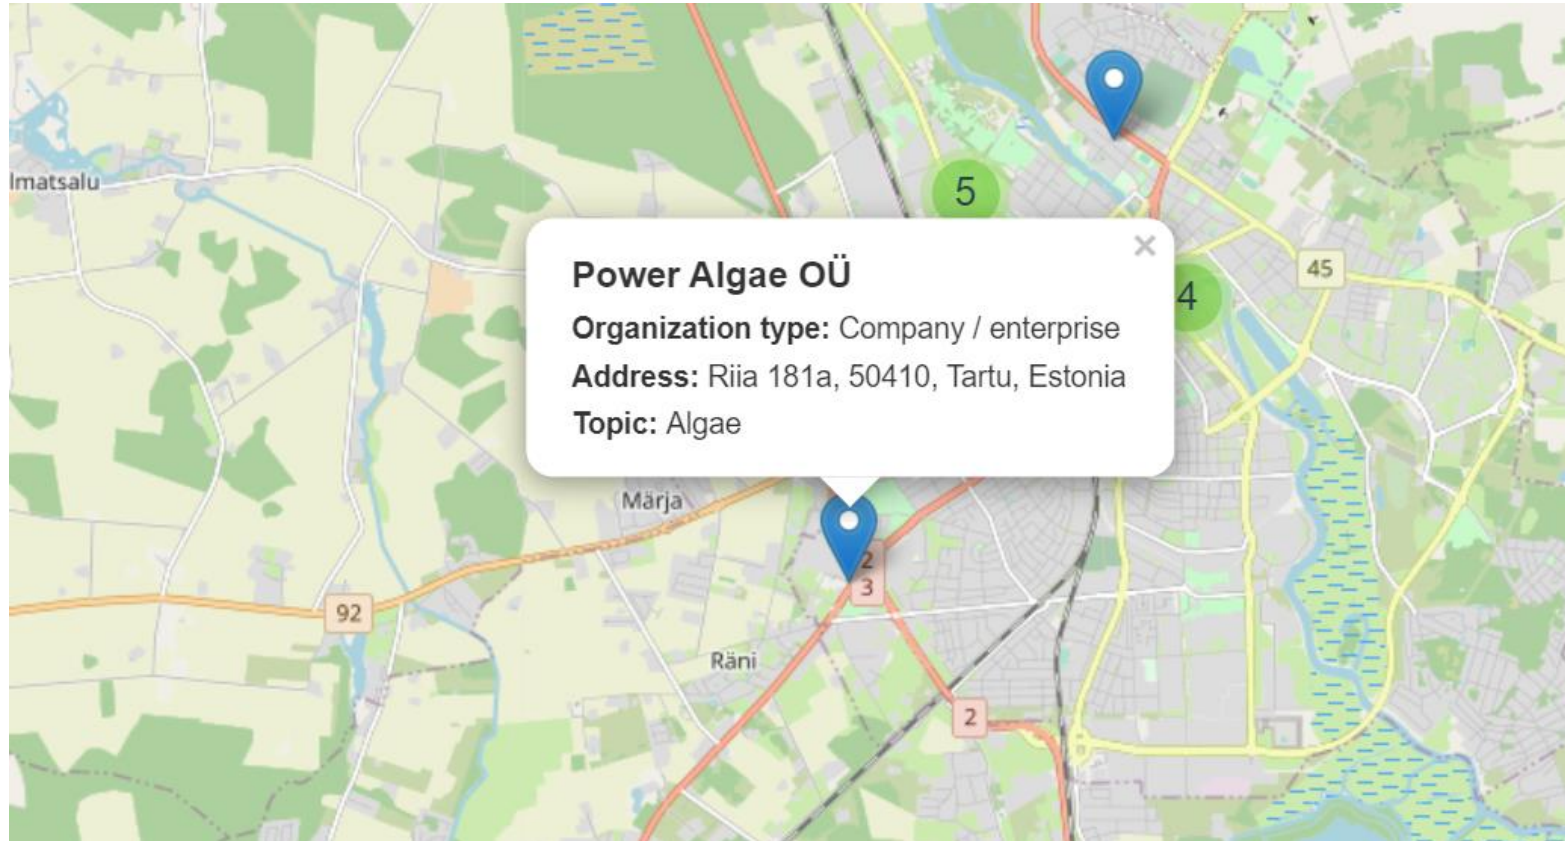

Blue Platform

Tallinna Tehnikaülikool (TalTech)

EUROPEAN
REGIONAL
DEVELOPMENT
FUND

Blue Platform

Tartu Biotehnoloogia Park

EUROPEAN
REGIONAL
DEVELOPMENT
FUND

Blue Platform

Power Algae OÜ